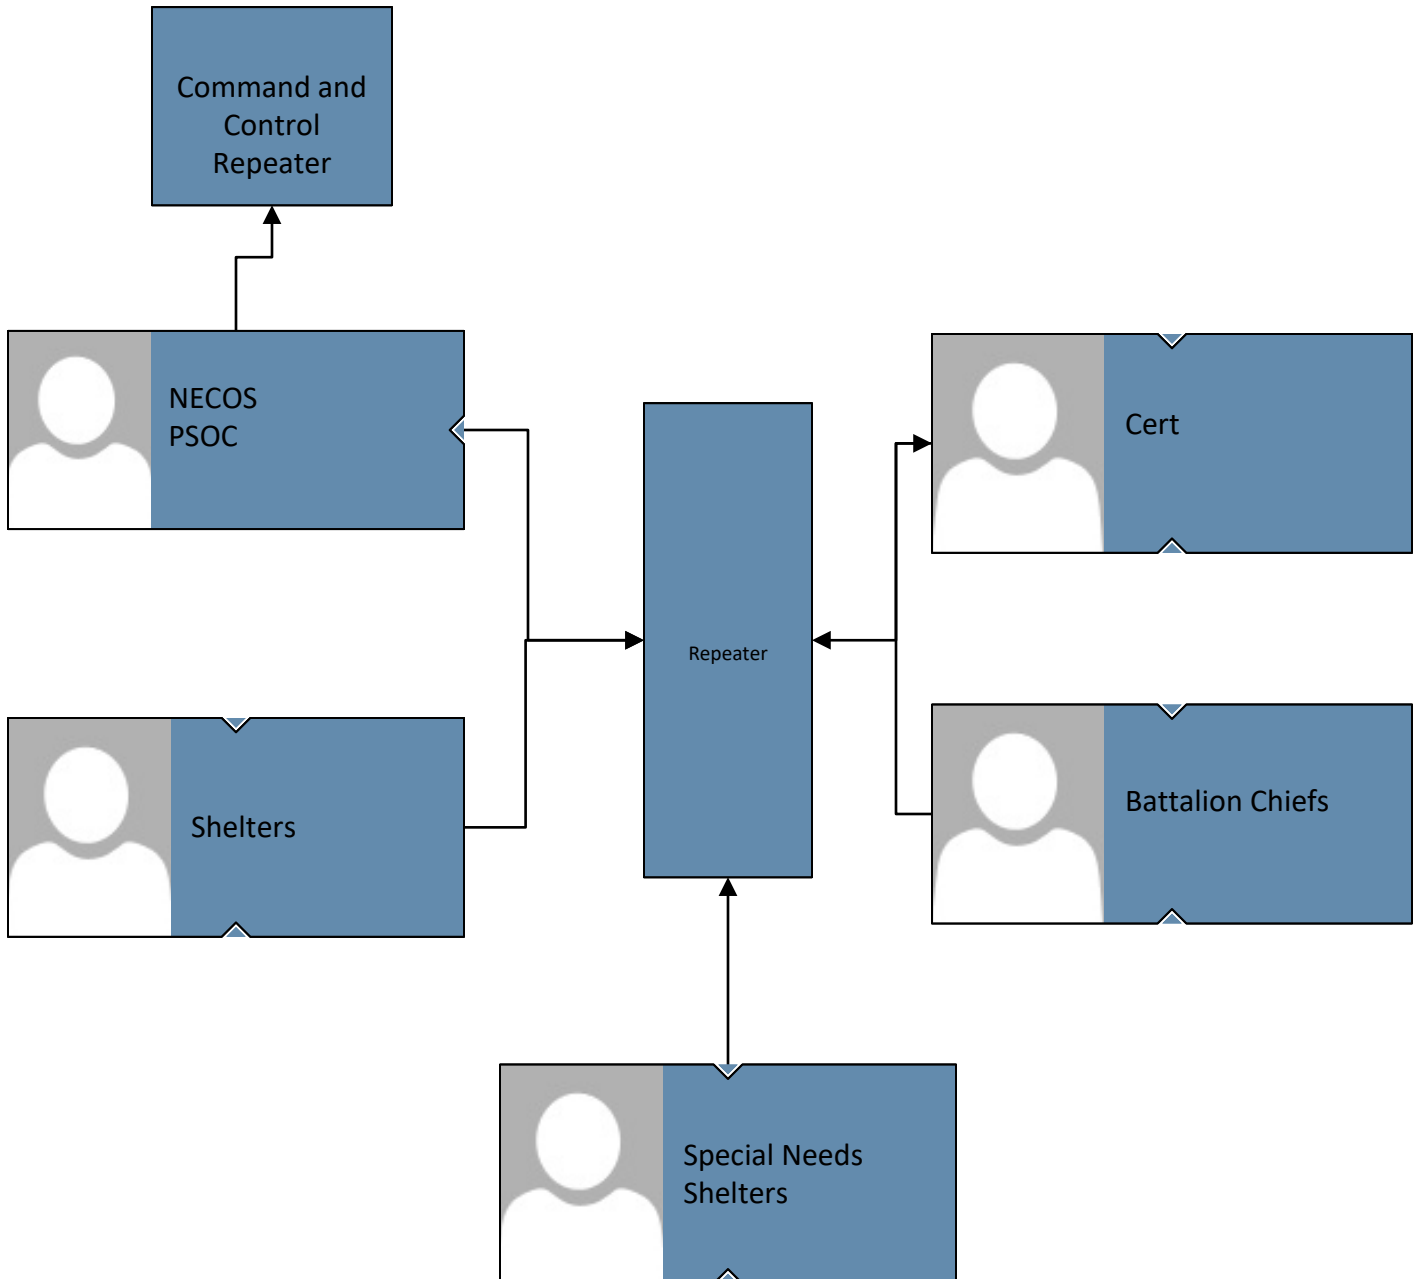

Command and Control

Primary Repeater 147.105 +600khz PL 146.2

Secondary Repeater 146.940 -600 khz PL146.2

Simplex if Repeaters are lost: 147.105 Simplex

Hillsborough County ARES RACES

Hillsborough
County Florida

Emergency Communications

North East Quadrant

Primary Repeater 443.525 +5 mhz PL 146.2

Secondary Repeater 443.025 +5 mhz PL 146.2

Simplex if Repeaters are lost: 443.525 Simplex

Hillsborough County ARES RACES

Hillsborough
County Florida

Emergency Communications

North West Quadrant

Primary Repeater 442.250 +5 mhz PL 146.2

Secondary Repeater 442.725 +5 mhz PL 146.2

Simplex if Repeaters are lost: 442.250 Simplex

Emergency Communications

South Quadrant

Primary Repeater 442.450 +600khz PL 162.2
Secondary Repeater 145.450 -600 khz PL 162.2
Simplex if Repeaters are lost: 442.450 Simplex

Hillsborough County ARES RACES

Emergency Communications