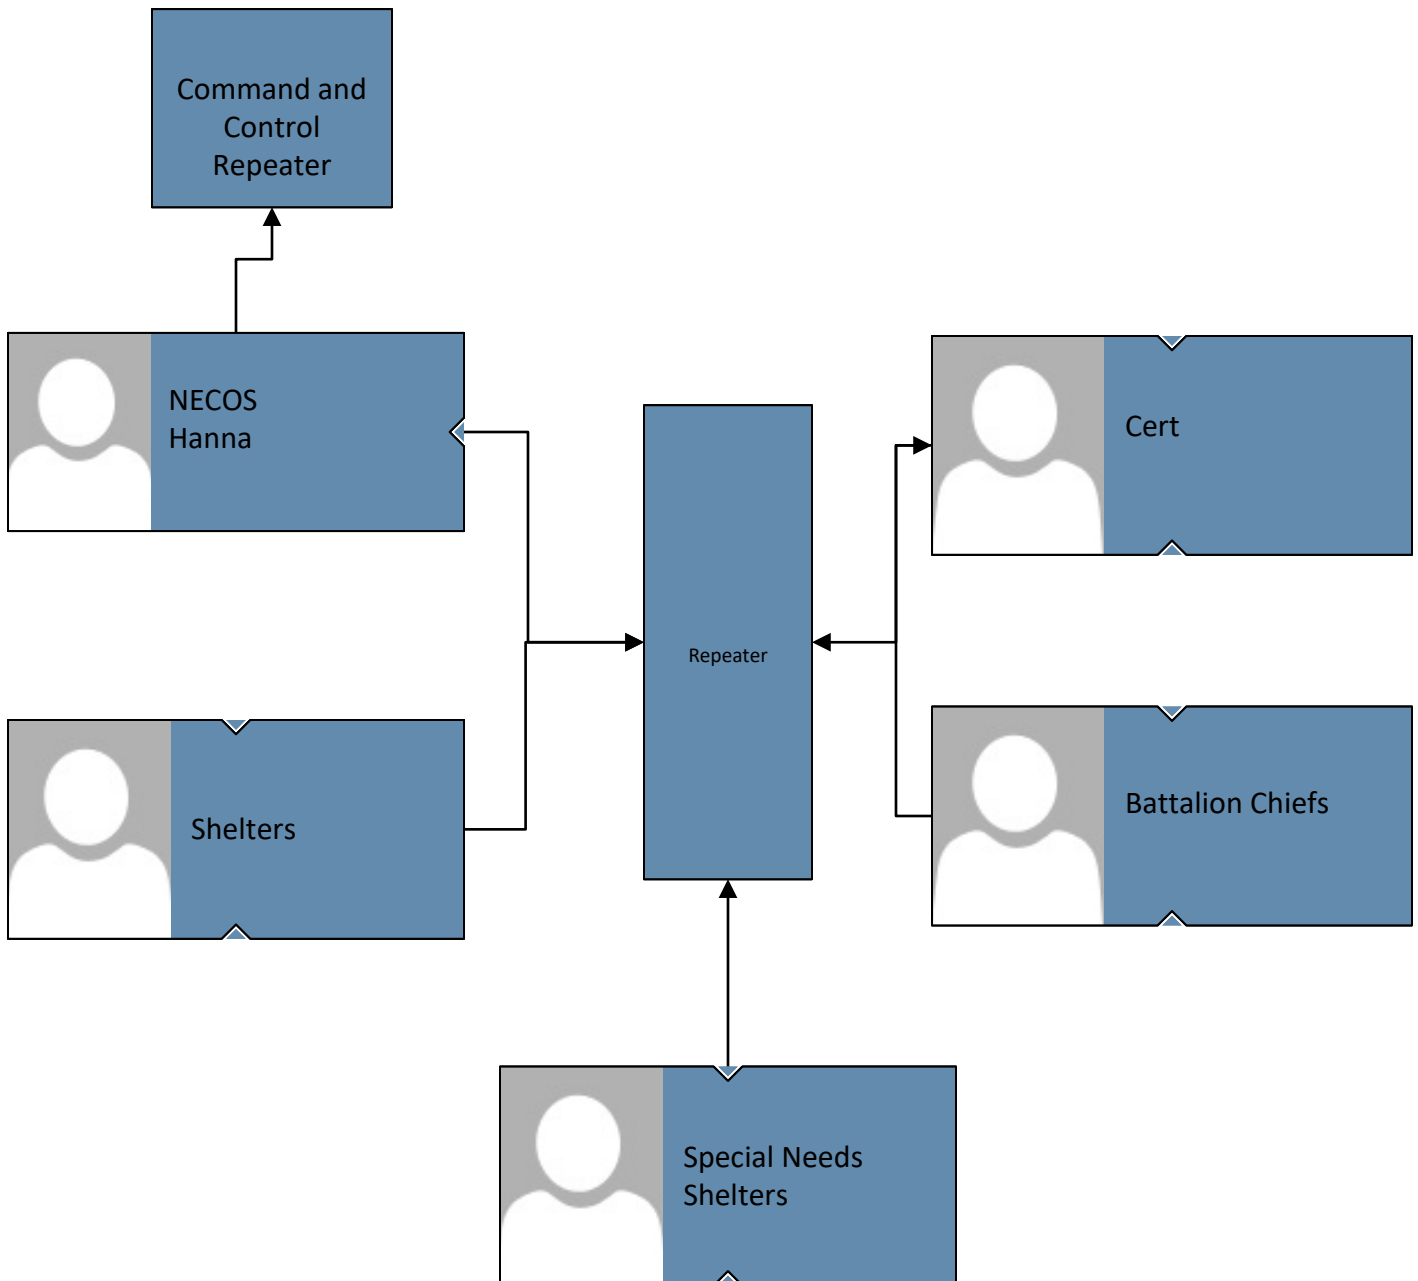

Hillsborough
County Florida

Emergency Communications

North West Quadrant

Primary Repeater 442.250 +5 mhz PL 146.2

Secondary Repeater 442.725 +5 mhz PL 146.2

Simplex if Repeaters are lost: 442.250 Simplex

Emergency Communications

South Quadrant

Primary Repeater 442.450 +600khz PL 162.2
Secondary Repeater 145.450 -600 khz PL 162.2
Simplex if Repeaters are lost: 442.450 Simplex

Hillsborough County ARES RACES

Emergency Communications