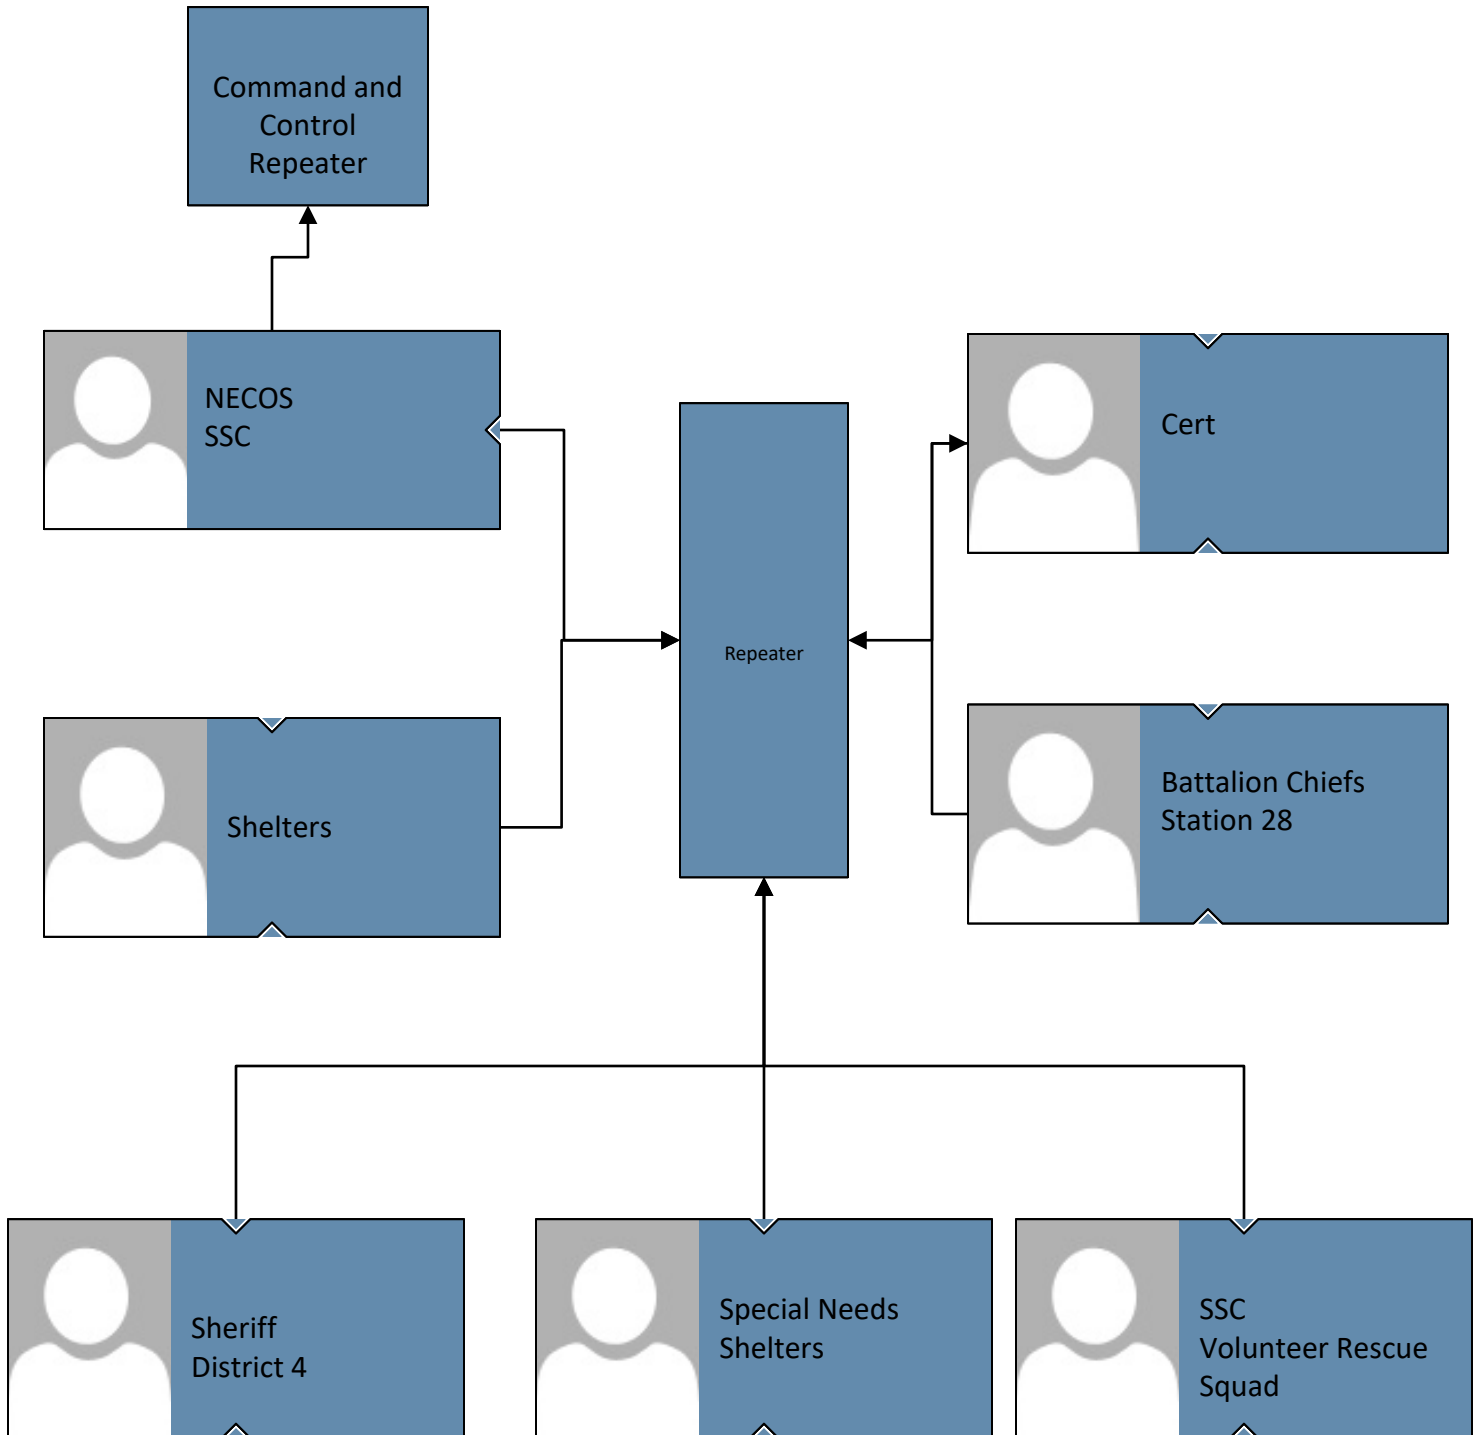

Hillsborough
County Florida

Emergency Communications

North West Quadrant

Primary Repeater 442.250 +5 mhz PL 146.2

Secondary Repeater 442.725 +5 mhz PL 146.2

Simplex if Repeaters are lost: 442.250 Simplex

Emergency Communications

South Quadrant

Primary Repeater 442.450 +600khz PL 162.2
Secondary Repeater 145.450 -600 khz PL 162.2
Simplex if Repeaters are lost: 442.450 Simplex

Hillsborough County ARES RACES

Emergency Communications