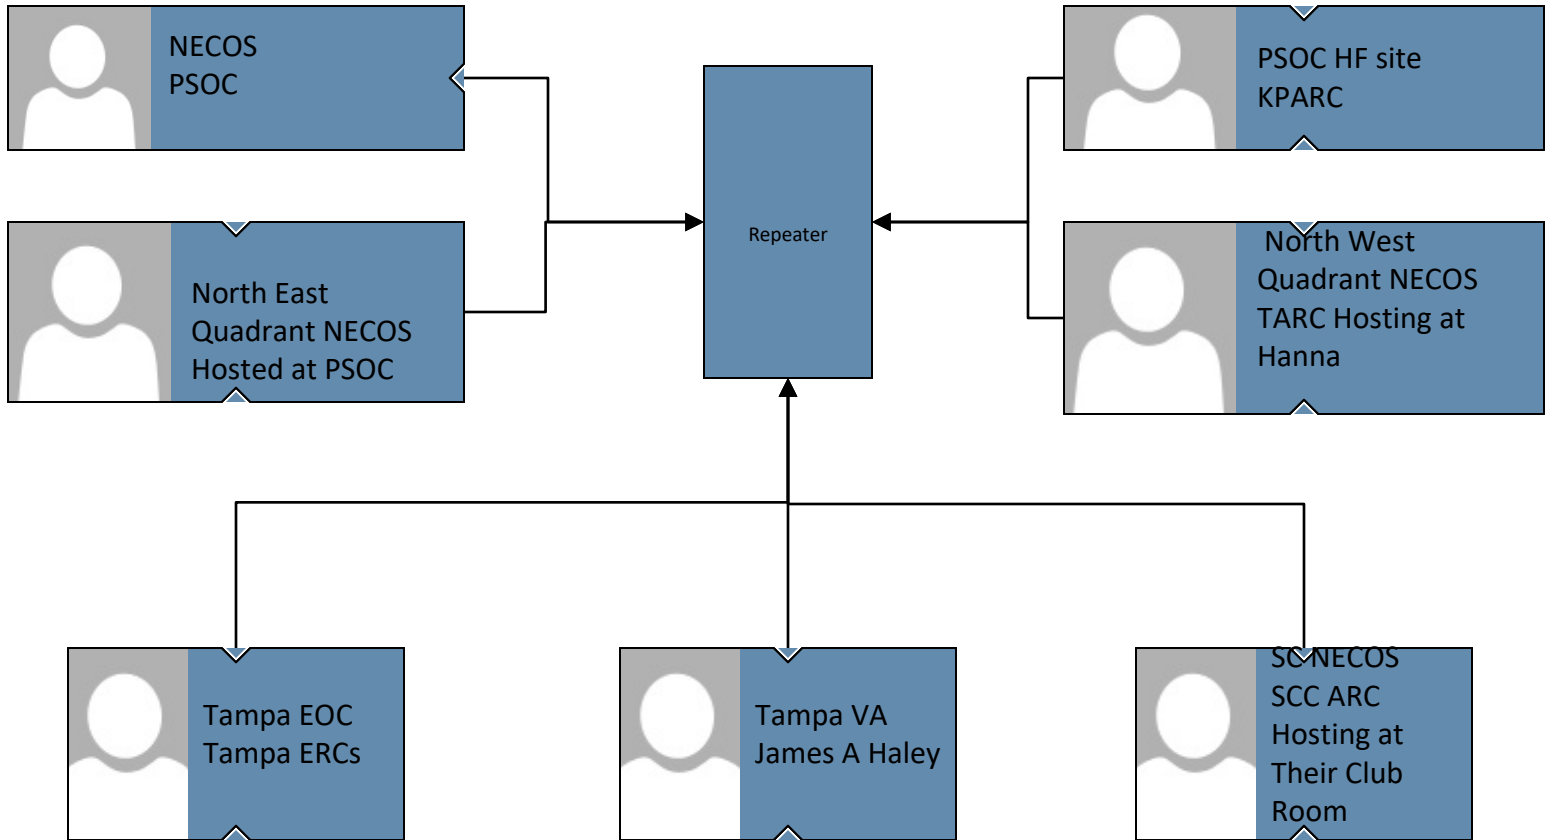

Command and Control

Primary Repeater 147.105 +600khz PL 146.2

Secondary Repeater 146.940 -600 khz PL146.2

Simplex if Repeaters are lost: 147.105 Simplex

Hillsborough County ARES RACES

Hillsborough
County Florida

Emergency Communications

North East Quadrant

Primary Repeater 443.525 +5 mhz PL 146.2

Secondary Repeater 443.025 +5 mhz PL 146.2

Simplex if Repeaters are lost: 443.525 Simplex

Hillsborough County ARES RACES

Hillsborough
County Florida

Emergency Communications

North West Quadrant

Primary Repeater 442.250 +5 mhz PL 146.2

Secondary Repeater 442.725 +5 mhz PL 146.2

Simplex if Repeaters are lost: 442.250 Simplex

Emergency Communications

South Quadrant

Primary Repeater 442.450 +600khz PL 162.2
Secondary Repeater 145.450 -600 khz PL 162.2
Simplex if Repeaters are lost: 442.450 Simplex

Hillsborough County ARES RACES

Emergency Communications